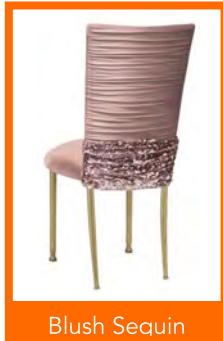

Black Skirt + Band

Blush Sequin