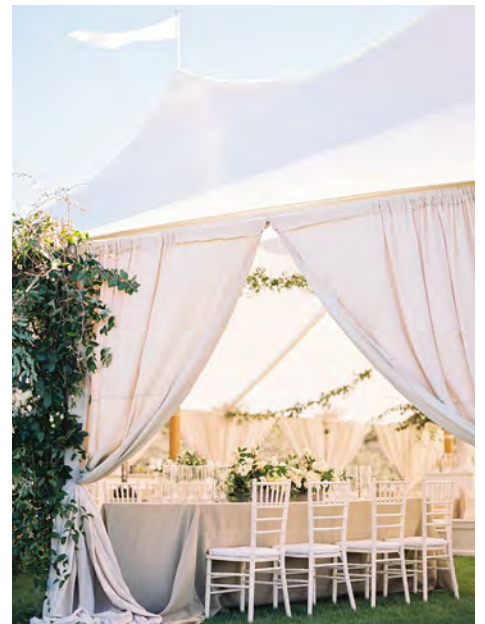

TENT ACCESSORIES