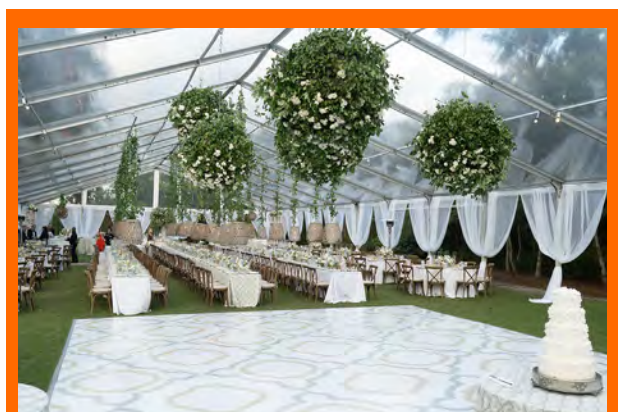

Custom Wrapped