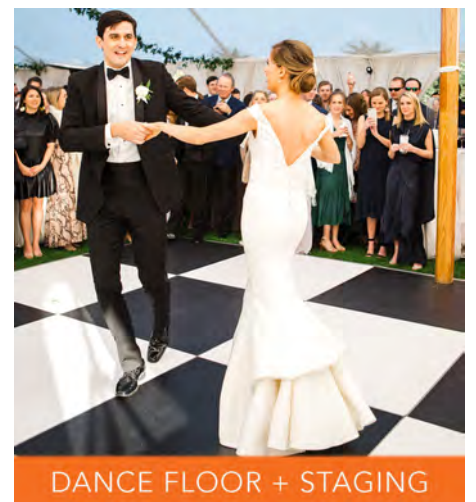

Not just a chair, it's a chameleon!

We carry over 22 styles of chairs.

We offer a variety of collections and options to fit your event needs.

Dance floor options include: white, wood, checkered and custom wrapped.