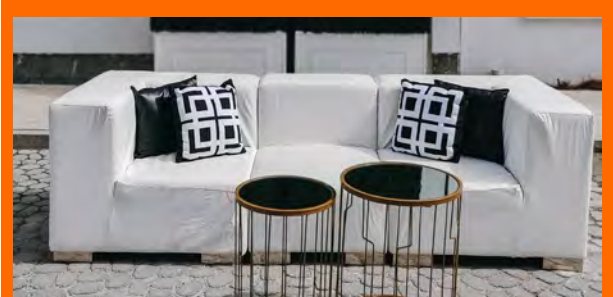

White Modrian Leather Collection