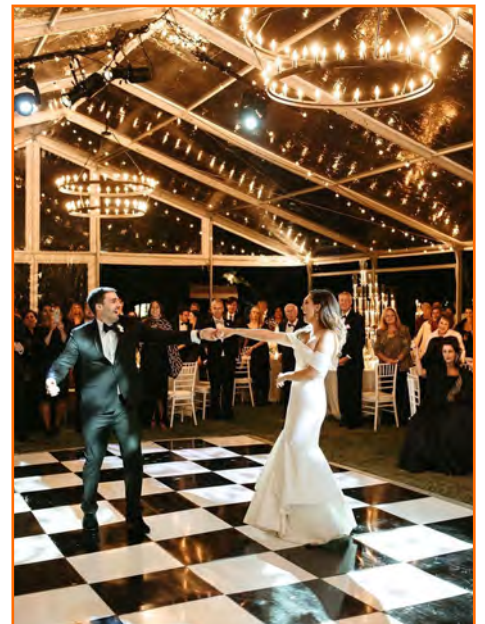

LOSBERGER COLLECTION

CLEAR TOP